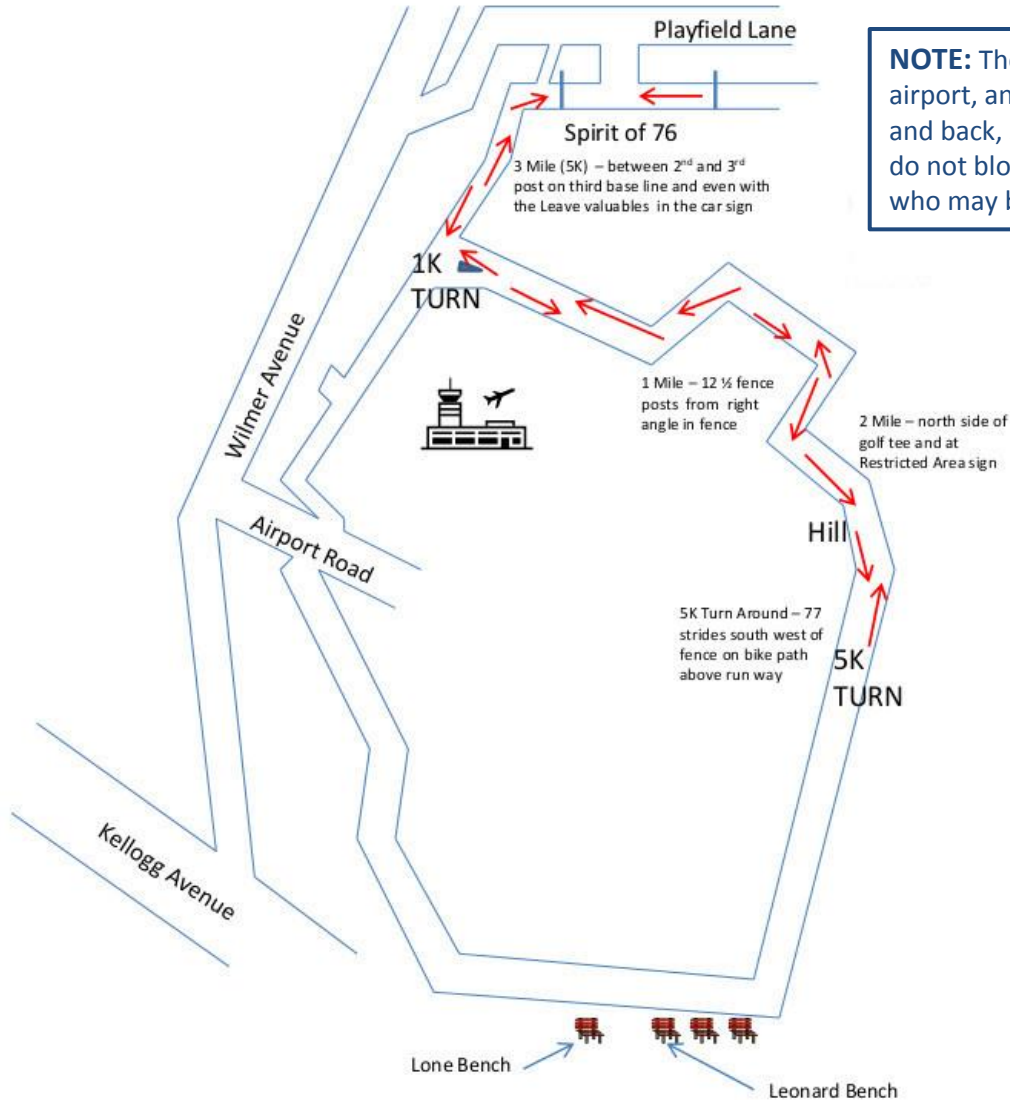

# Cincinnati Undy Run/Walk Course Map

**NOTE:** The course is on a paved path that loops behind the airport, and will be marked. Please note that the course is out and back, so please keep to the appropriate side of the path and do not block the way for those ahead of you, and any pedestrians who may be using this public path. Thank you!

**Schedule of Events:**  
7:30 a.m. - Race packet pickup & on-site registration  
8:40 a.m. - Opening remarks  
9:00 a.m. - 5K begins  
9:10 a.m. - 1 Mile fun run begins  
10:05 a.m. - Survivor recognition & awards ceremony